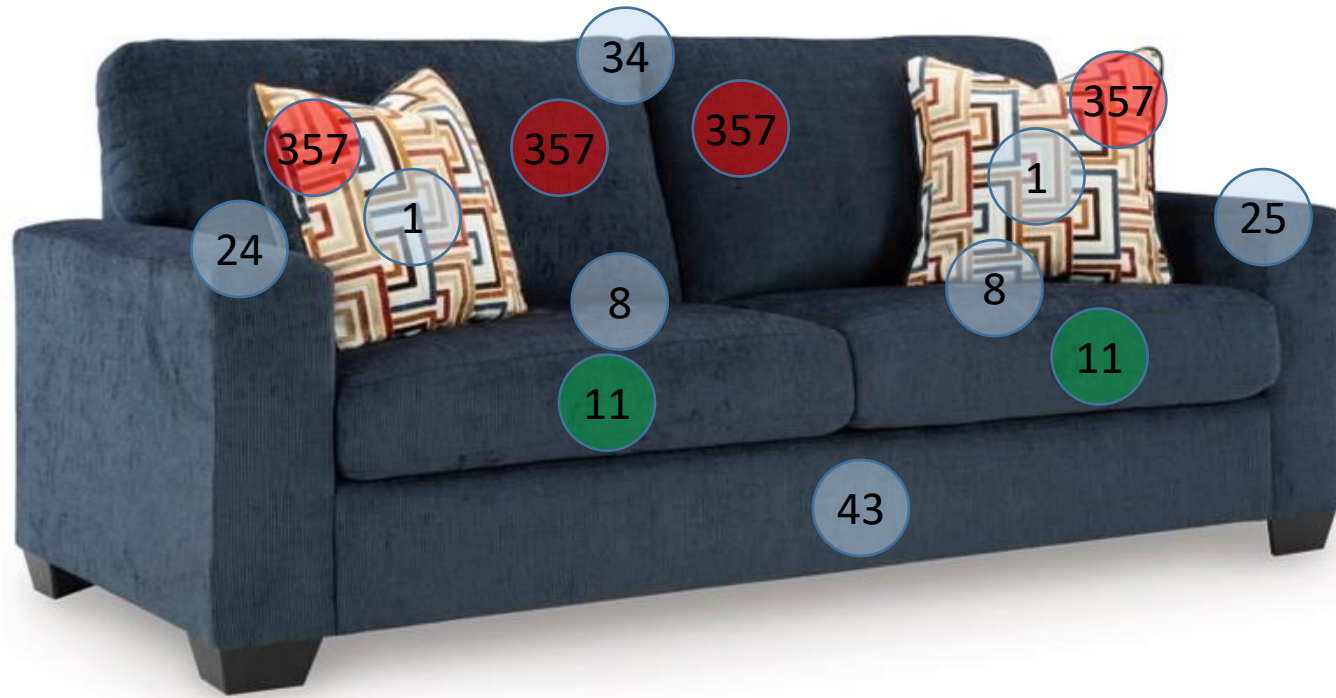

2430339

Call Out	Description
●	Blown Fiber
●	Cushion Chaise Pad - top Pad
●	Cushion Foam
●	KD Component
●	Cover

Signature
DESIGN
BY **ASHLEY**®

Signature
DESIGN
BY **ASHLEY**®