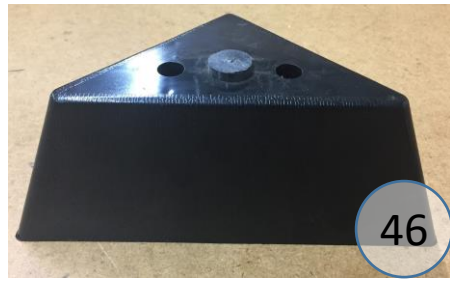

2430339

Call Out	Description
●	Blown Fiber
●	Cushion Chaise Pad - top Pad
●	Cushion Foam
●	KD Component
●	Cover

Signature
DESIGN
BY **ASHLEY**®

Signature
DESIGN
BY **ASHLEY**®