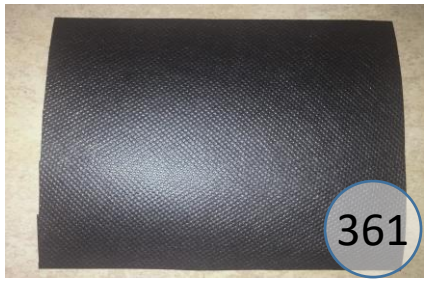

2430339

Call Out	Description
●	Blown Fiber
●	Cushion Chaise Pad - top Pad
●	Cushion Foam
●	KD Component
●	Cover

Signature
DESIGN
BY **ASHLEY**®

Signature
DESIGN
BY **ASHLEY**®