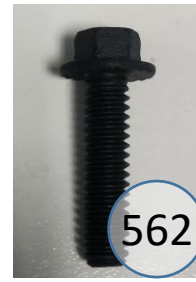

2430339

Call Out	Description
●	Blown Fiber
●	Cushion Chaise Pad - top Pad
●	Cushion Foam
●	KD Component
●	Cover

Signature
DESIGN
BY **ASHLEY**®

Signature
DESIGN
BY **ASHLEY**®